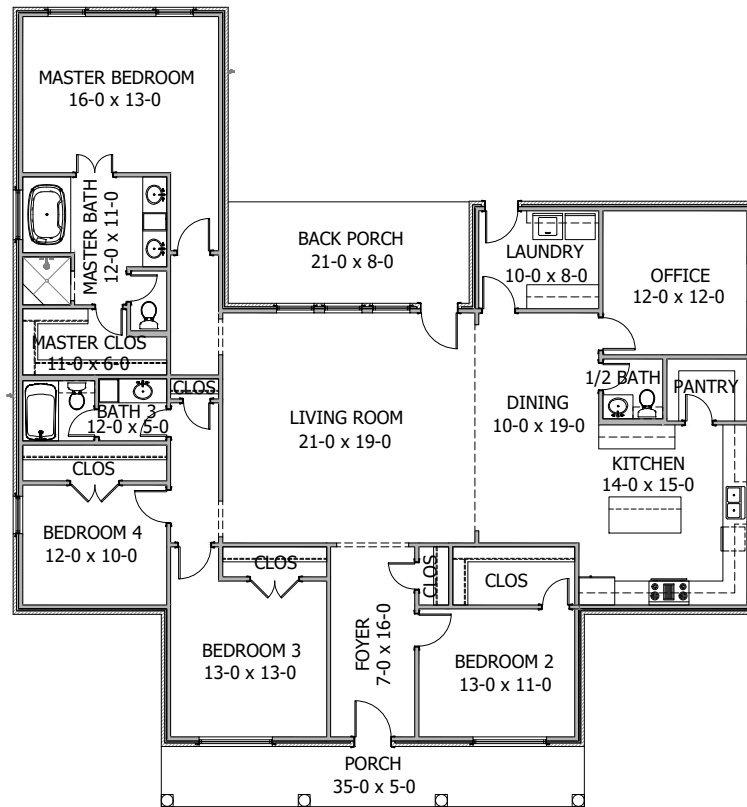

# "Belle Phase"

## Alternate Floor Plan

### Kitchen & Master Retreat

**SWLA**  
CONSTRUCTORS & DEVELOPMENT

LIVING	-	2,517 SQ. FT.
PORCHES	-	354 SQ. FT.
TOTAL	-	2,871 SQ. FT.